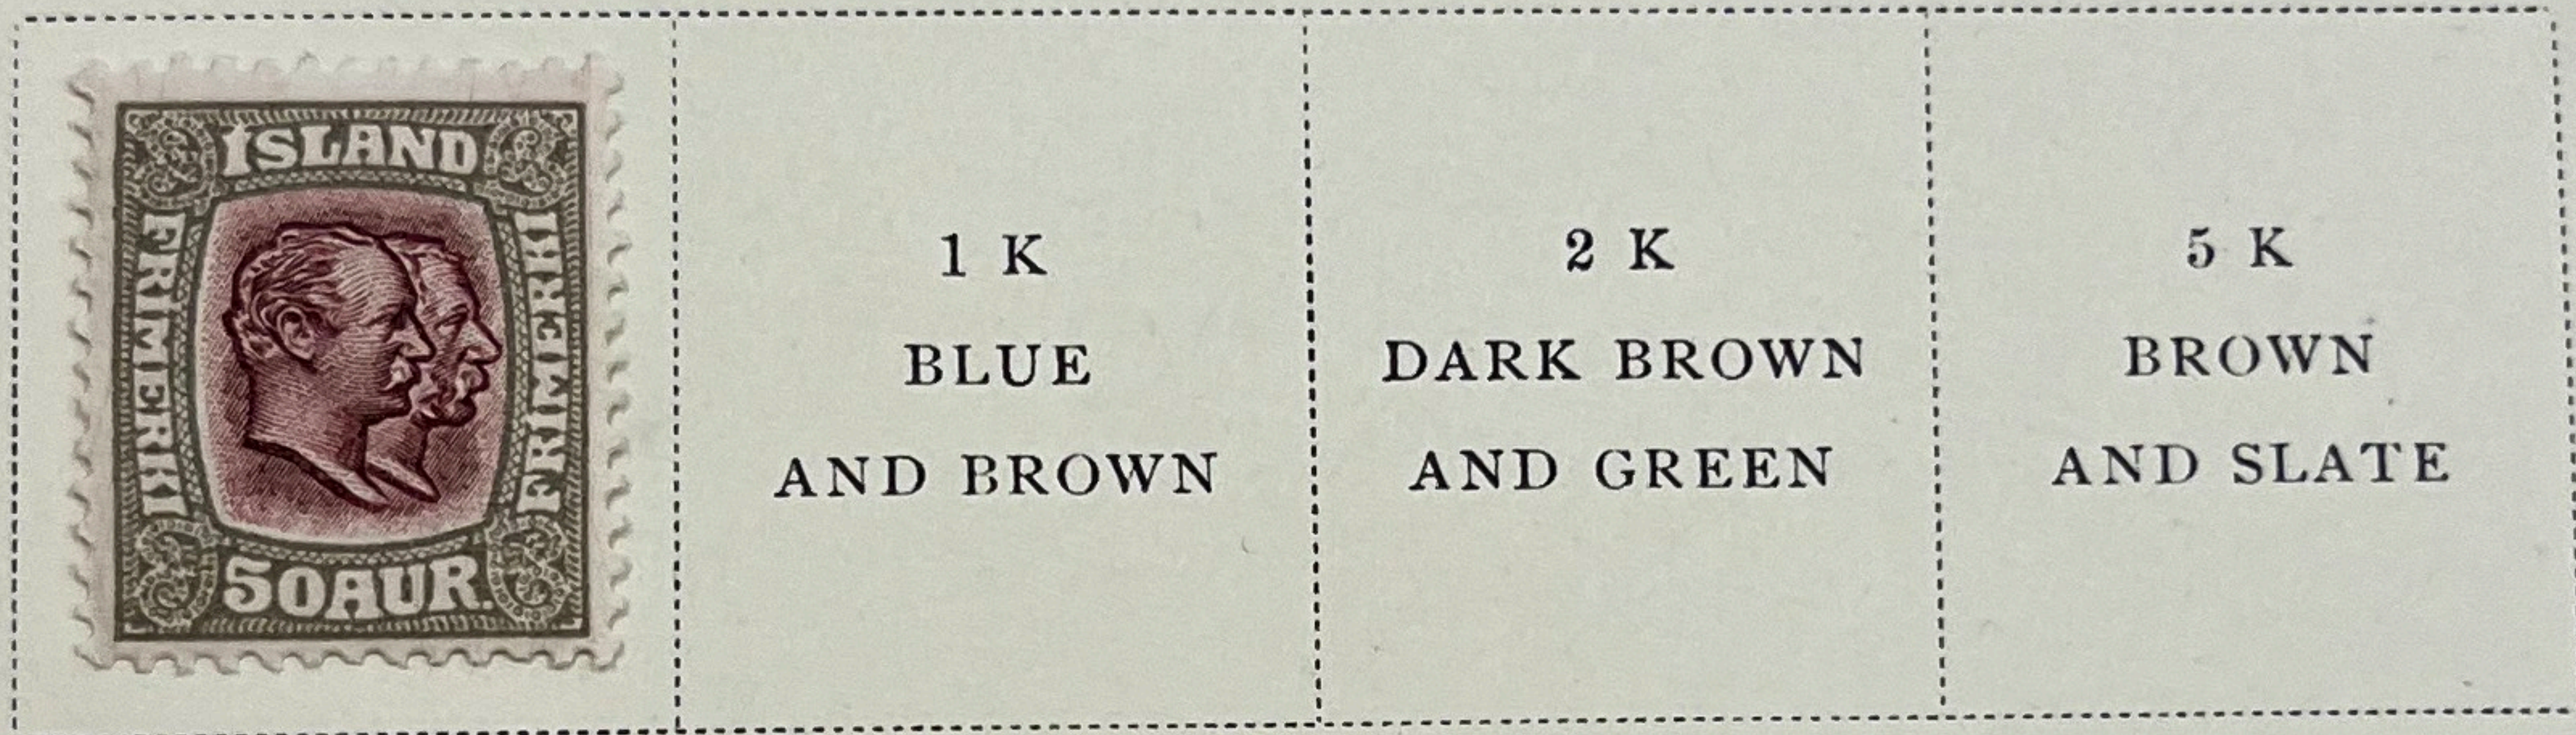

ICELAND

Watermarked Crown

1907-08

1 K
BLUE
AND BROWN

2 K
DARK BROWN
AND GREEN

5 K
BROWN
AND SLATE

1911

3 A
LIGHT
BROWN