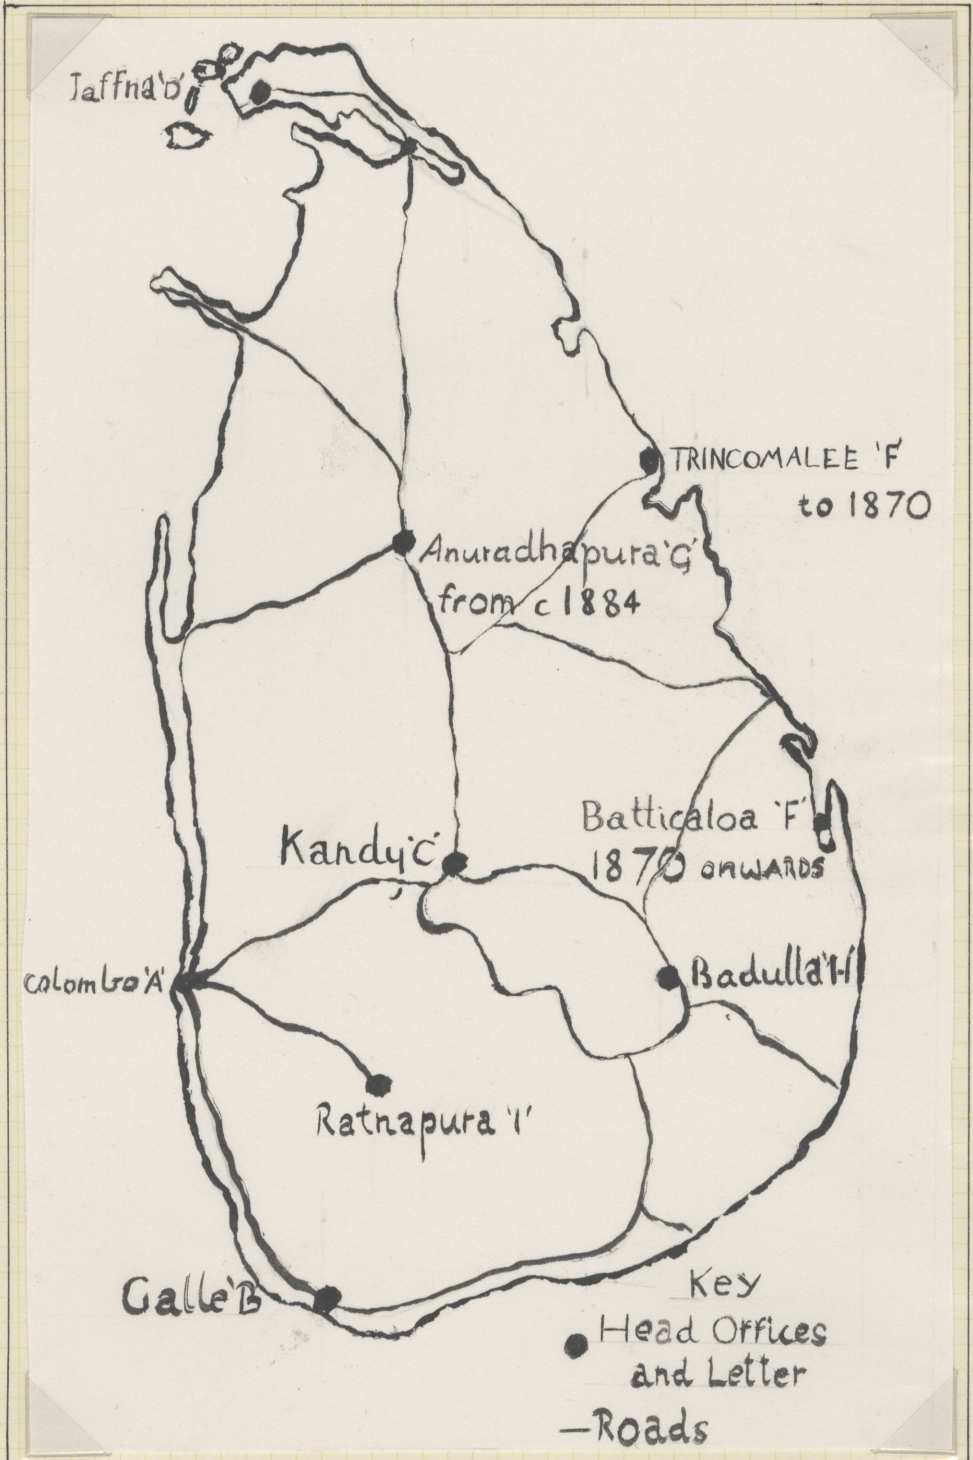

Ceylon

Postal History

1868 Lettered and Numeral Cancellations