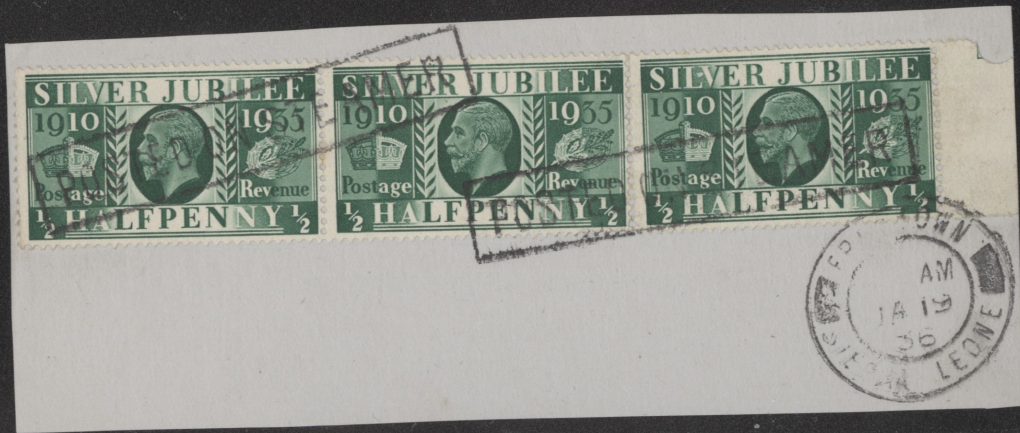

SIERRA LEONE:1859-74 unwatermarked
Perf.14 6d.grey-lilac,
6d.reddish lilac (SG#2-3)

SIERRA LEONE:1874 unwatermarked
perf.14 6d.reddish lilac(SG#3)

SIERRA LEONE:1859 6d.dull purple imperf.
plate proof on wove.(SG#1P)

SIERRA LEONE:1890 6d.brown-purple wmk.
crown CC perf.14 overprinted SPECIMEN.
(SG#36SP)

SIERRA LEONE:SG#27,28 both cancelled
with oval POST OFFICE LAVANAH SIERRA
LEONE in red.

London District '39'

Sierra Leone

Sierra Leone

13

600

Price

4.20

Price _____

SIERRA LEONE with Packet Boat cancels.

POST CARD