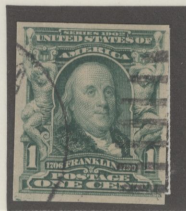

\$320

Carroll

592

WATERMARKED USPS

IMPERFORATE

INTERNATIONAL PHILATELIC EXHIBITION, OCT. 16<sup>TH</sup> TO 23<sup>RD</sup> 1926

18774

18774