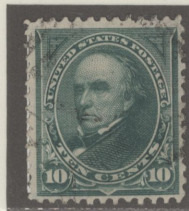

\$340

WATERMARKED USPS

257a  
Pw hole

\$1  
Type II

\$55

\$80

\$65

\$180