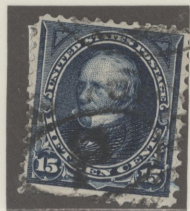

\$340

WATERMARKED USPS

257a  
Pw hole

\$1  
Type II

\$55

\$80

\$65

\$180