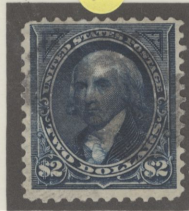

\$340

WATERMARKED USPS

257a  
Pw hole

\$1  
Type II

\$55

\$80

\$65

\$180