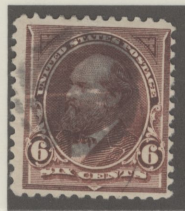

\$340

WATERMARKED USPS

257a  
Pw hole

\$1  
Type II

\$55

\$80

\$65

\$180