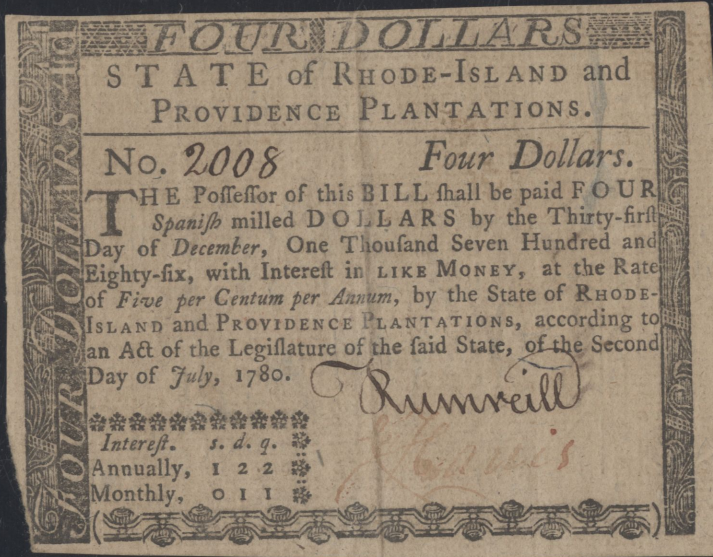

Jul. 2, 1780 \$4
Rhode Island Colonial Currency

Serial #2008

Extremely Fine

45

Apparent
Missing LL Corner Tip

Jul. 2, 1780 \$1
Rhode Island Colonial Currency

Serial #1871

About New