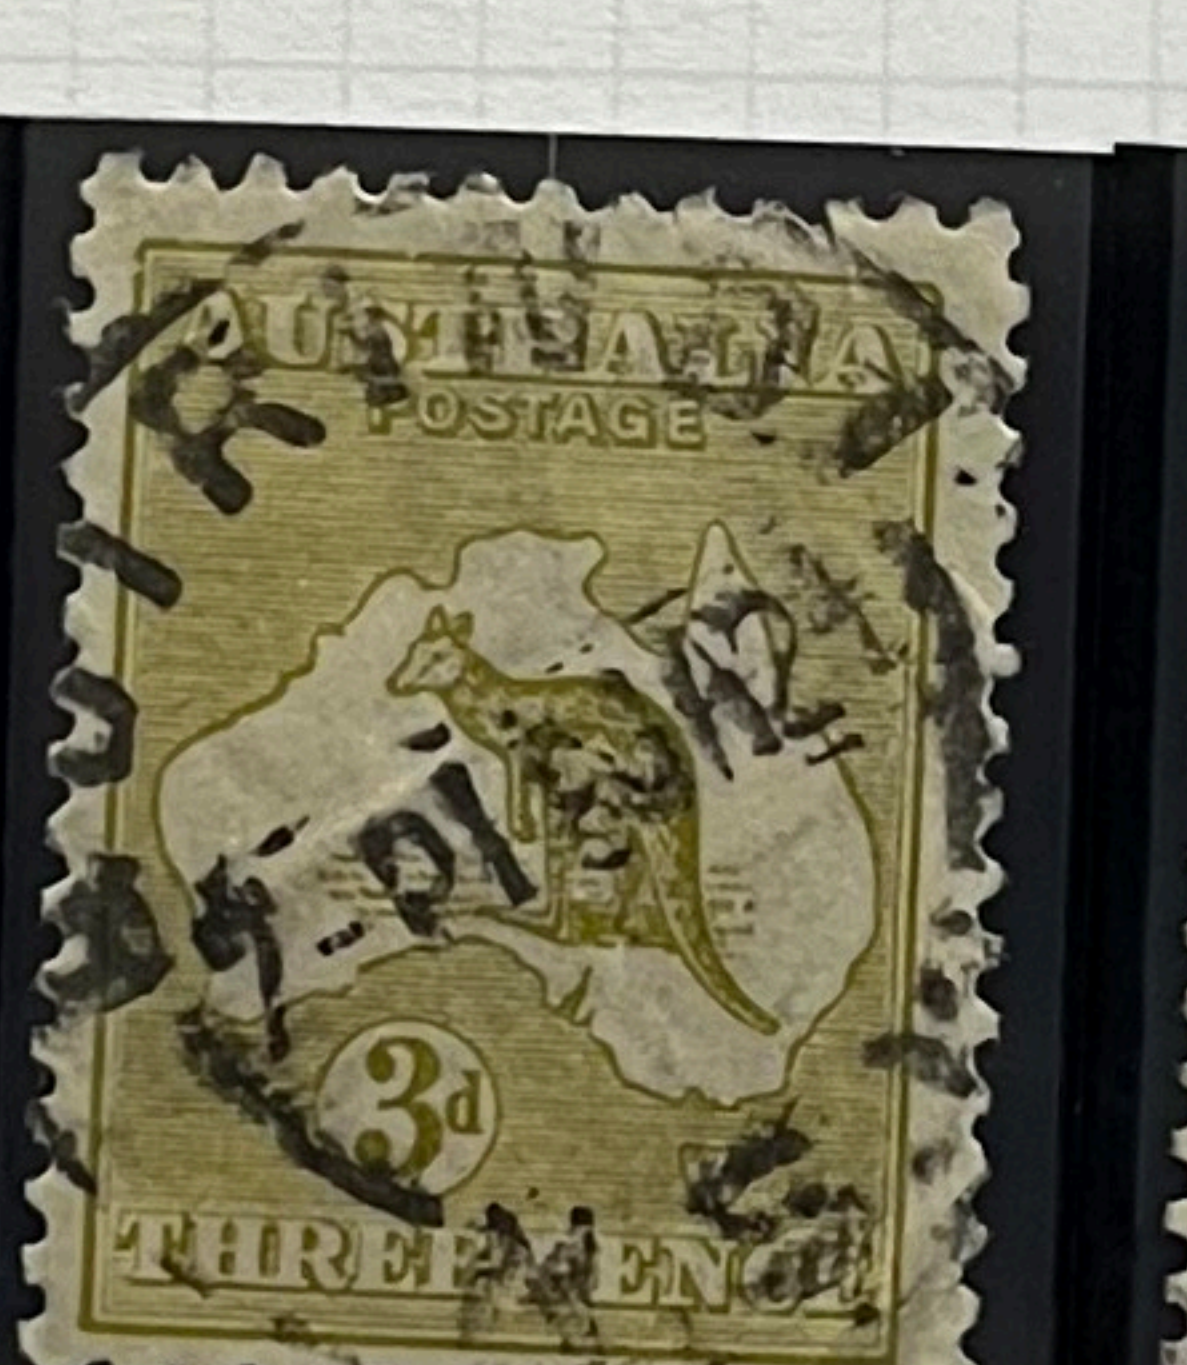

Roos PERF. 11 1/2 x 12
1915

AUSTRALIA

WMKD. 9

Roos 1915-24-11 1/2 x 12

WMKD. 10

37 47

750