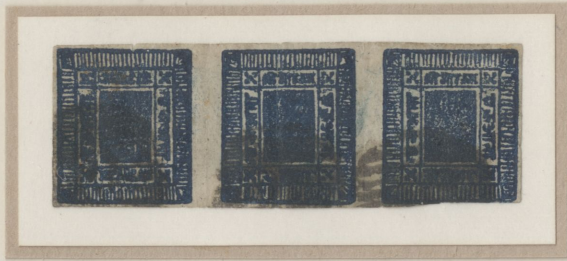

SINDHULI
NEGATIVE POSTMARK

TAULIHAWA
NEGATIVE POSTMARK

BAITADI
1 CLICHE INVERTED

KADARBAN
HAND-DATED POSTMARK

KHASRA ROYAL CAMP

SIRAHA

JALESWAR

RASUWA

OBLITERATORS
1 ANNA, BLUE

ISSUE OF 1901-1907. RECUT FRAME VARIETY. PRINTED
ON NATIVE PAPER, IMPERFORATE. SHADE VARIETIES.

RAUTAHAT
EUROPEAN WOVE PAPER

RECUT FRAME VARIETY. CLICHE 37 INVERTED.
SETTING 26 (STATE 2A).

BIRGANJ
TETE-BECHE PAIR
SETTING 26 (STATE 1B).

JHAPA

RIDI

KANCHANPUR

OBLITERATORS
1 ANNA, BLUE

ISSUE OF 1901-1907. RECUT FRAME VARIETY. PRINTED ON NATIVE
PAPER EXCEPT AS NOTED. IMPERFORATE. SHADE VARIETIES.