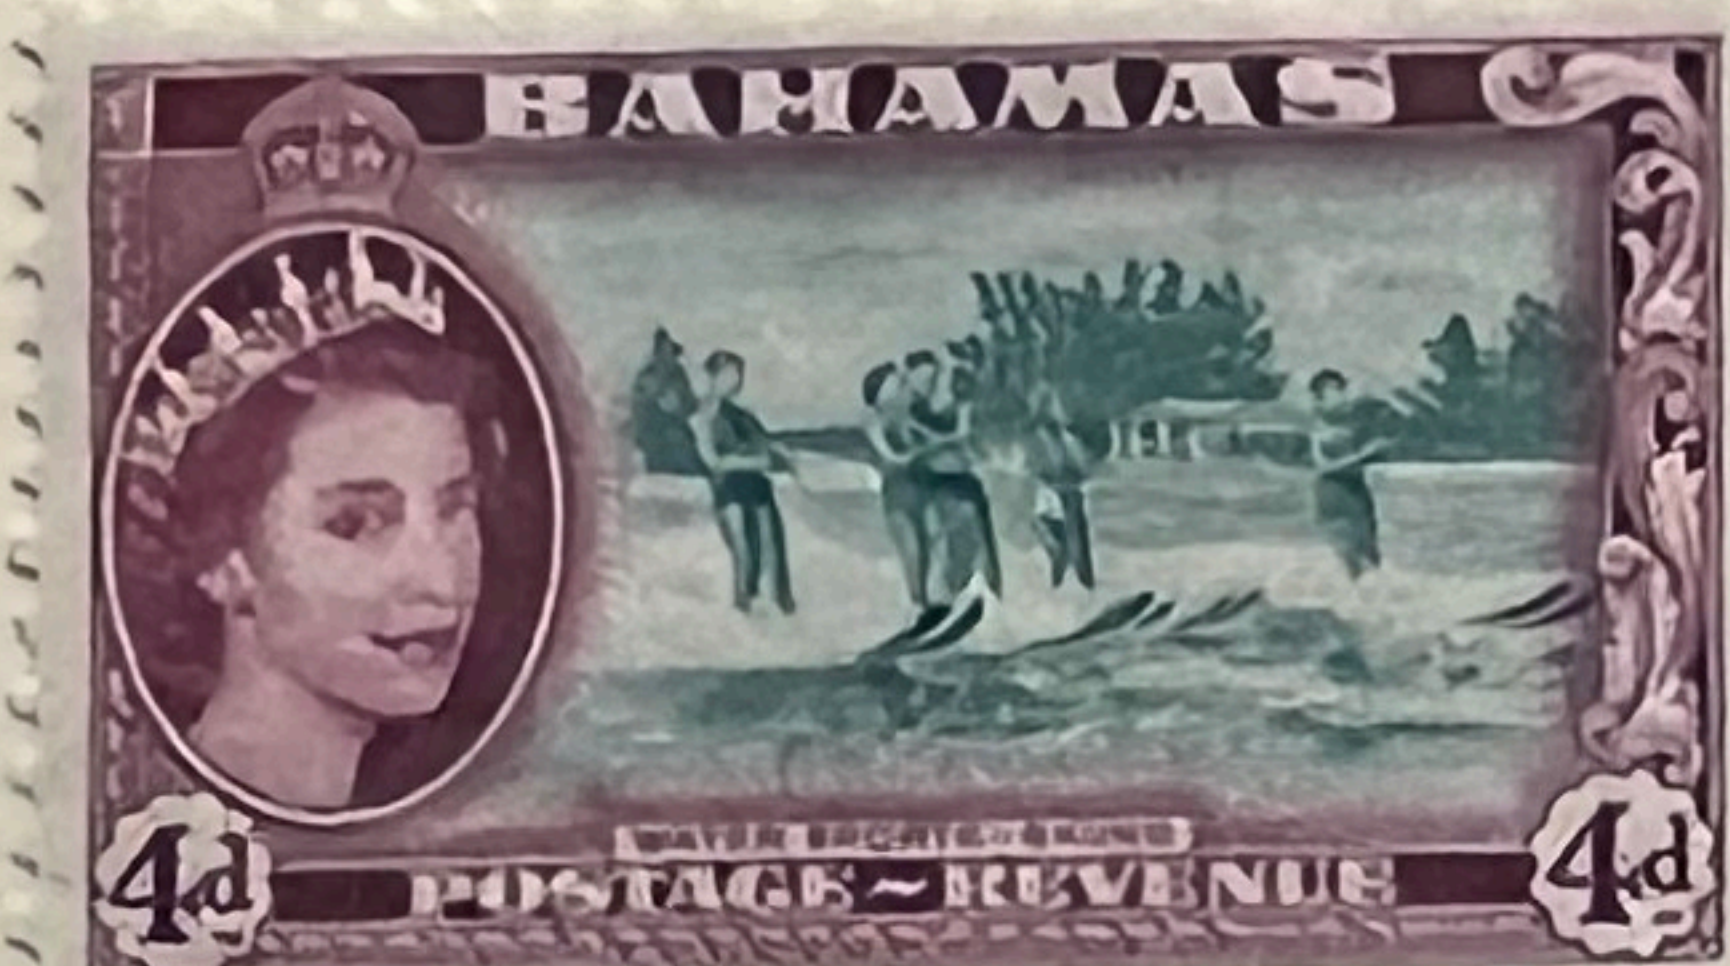

BAHAMAS

Watermarked St. Edward's Crown and C A Multiple
1964

BAHAMAS

Watermarked St. Edward's Crown and C A Multiple
1964

1965

VIRGIN ISLANDS

Watermarked Multiple Crown and Script C. A.
1946

Type of Aden, 1946
Inscribed "Virgin Islands"
1½ P
RED BROWN