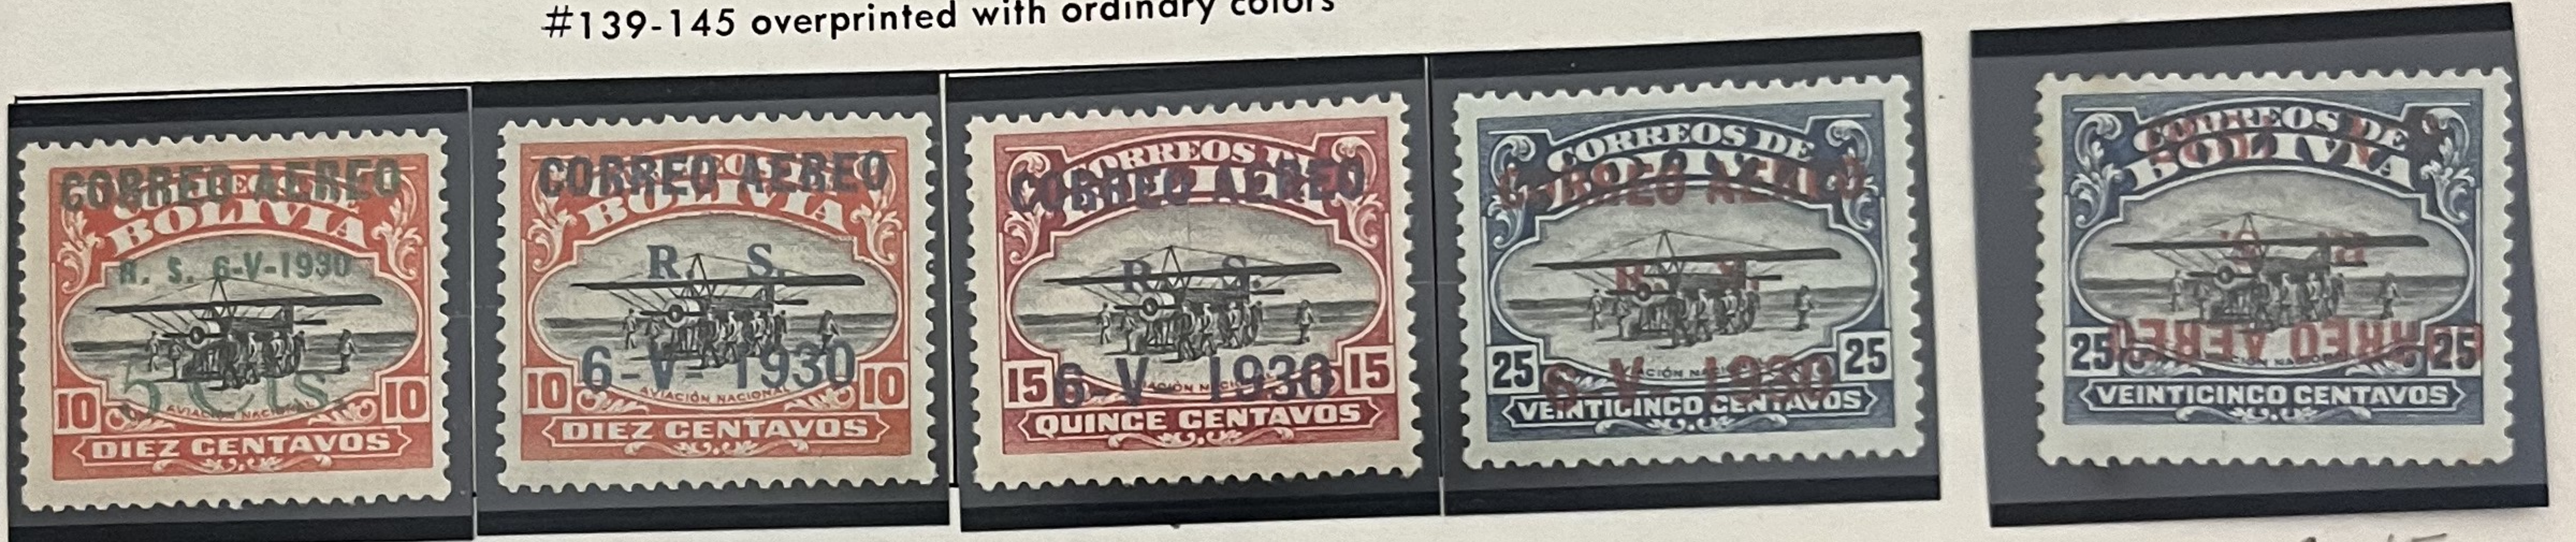

57899

BOLIVIA  
ISSUES OF 1928-30

#139-145 overprinted with ordinary colors

450-

C-15  
VANITY  
invat  
150-

2500-

#139//145 overprinted with bronze powdered colors

1120-