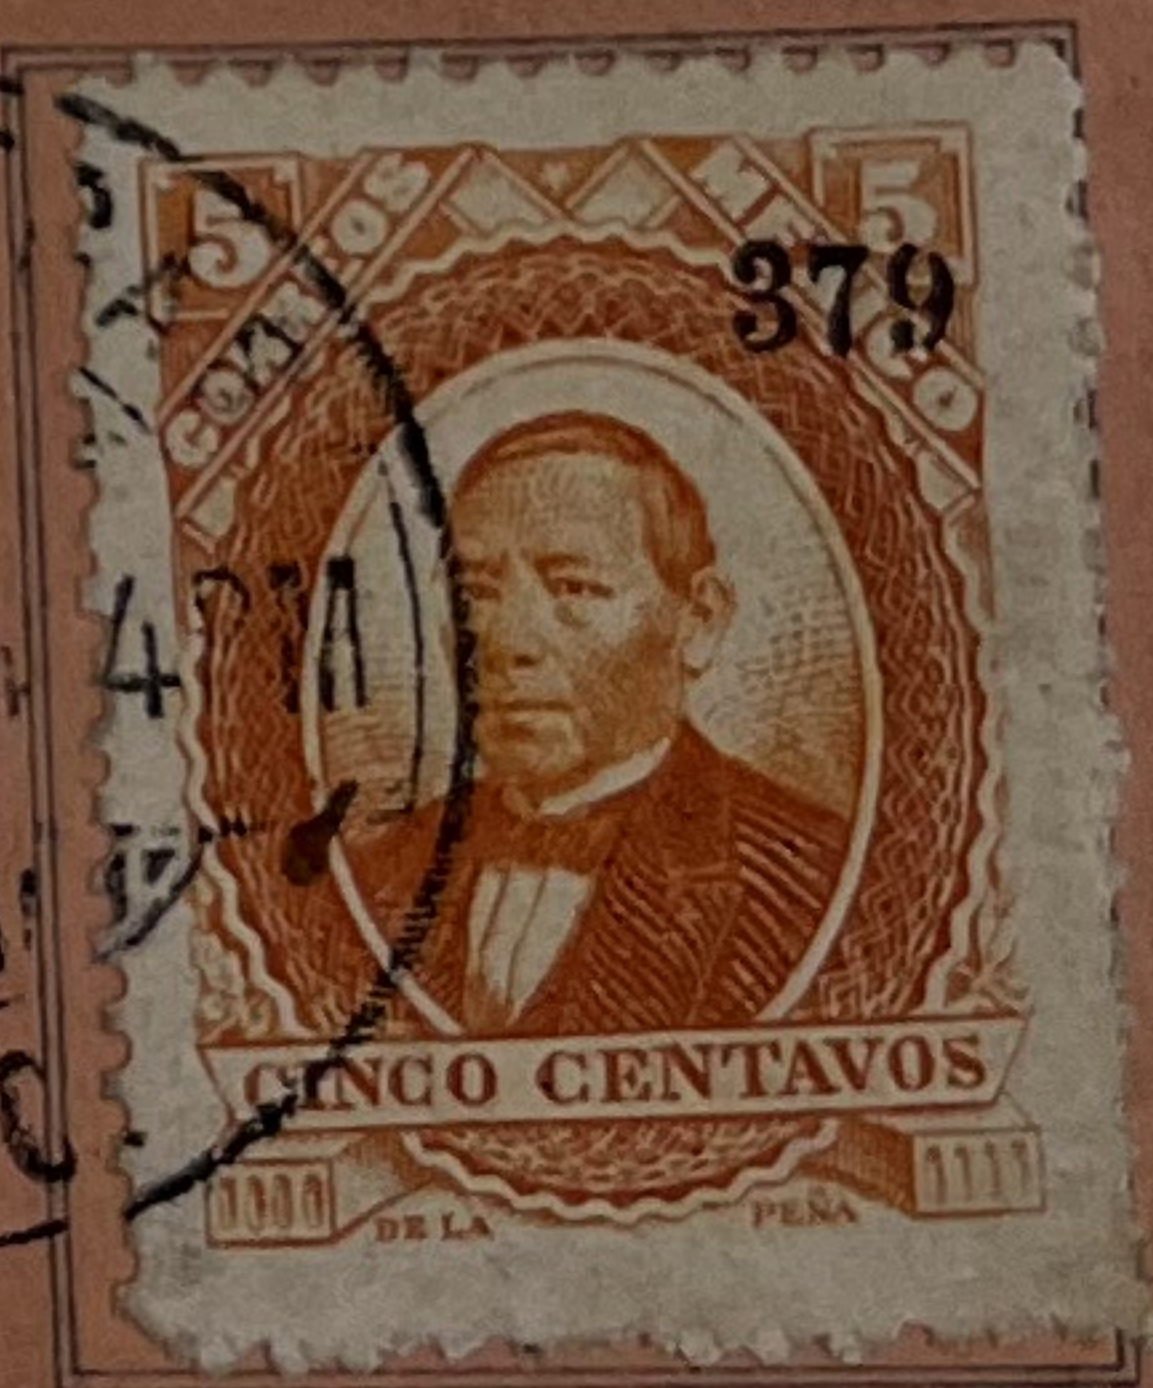

MEXICO
SERVICIO POSTAL MEXICANO
Local en *Zao*
* CERTIFICADO *
Núm. *2276*

POSTALE UNIVERSELLE
MEXIQUE
POSTAL UNIVERSAL MEXICO
2276