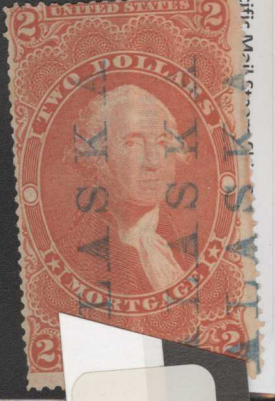

Pacific Mail Steam Ship Co., America, P-1H,  
R88c blue h/s reading down, F  
117891 \$150.00

Pacific Mail Steam Ship Co., America, P-1H,  
R88a partial blue h/s reading down, F  
staining  
117890 \$225.00

AMERICA P  
P-1H, R68c  
blue h/s reading up, F  
\$150.00

AMERICA Pacific Mail Steam Ship Co.  
P-1H, R68c  
blue h/s reading up, F crease and tiny tear  
INV-198403 \$60.00

Pacific Mail Steam Ship Co., America  
P-1H, R68c  
blue h/s reading down, F-VF  
INV-230325 \$150.00

P-1G, R85c  
blue his, one strike reading down, F corner nick

INV-072422

\$250.00

ALASKA Pacific  
P-1G, R82c  
blue his, three

Alaska 20

ALASKA Pacific  
P-1G, R82c  
blue his, three

Alaska, P-1G,  
up, F-V

\$250.00

3,  
VF

0303

Alaska,  
up, F

\$235.00

Alaska Steam Ship Co.,  
his, four strikes reading

\$150

ALASKA Pacific  
P-1G, R89c  
blue his, three