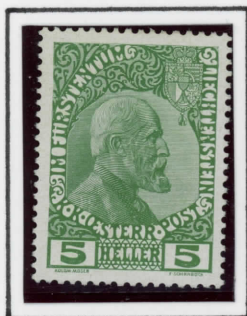

Thin Unsurfaced Paper

1915