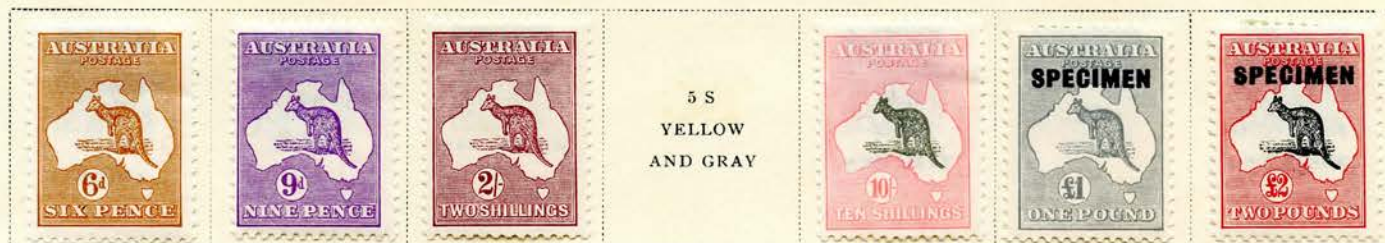

1930

AUSTRALIA

Unwatermarked

1928

Watermarked Small Crown and A Multiple

1929-30

10 S
PINK
AND GRAY

£2
DULL RED
AND BLACK

Unwatermarked

1929

1930

AUSTRALIA

Melbourne Philatelic Exhibition Issue

1928

AUSTRALIA

Unwatermarked

1931-32

Watermarked Small Crown and C. of A. Multiple

1931-36

Unwatermarked

1932

Watermarked Small Crown and C. of A. Multiple

AUSTRALIA

Watermarked
Small Crown and C. of A. Multiple
1932