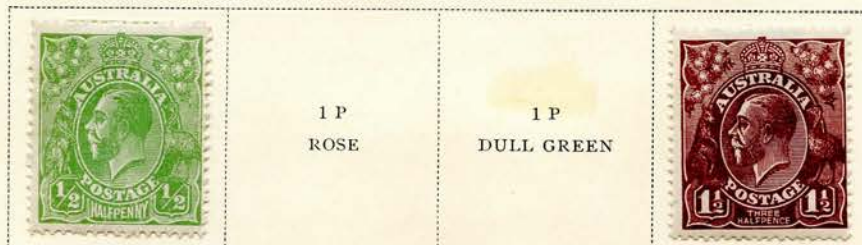

AUSTRALIA

Watermarked Wide Crown and Wide A

1913

£ 1
ULTRAMARINE
AND BROWN

£ 2
DEEP ROSE
AND BLACK

Unwatermarked

1913-14

Watermarked Wide Crown and Narrow A

1915

9 P
VIOLET

2 S
BROWN

AUSTRALIA

Watermarked Wide Crown and Narrow A

1914-23

AUSTRALIA

Watermarked Narrow Crown and Narrow A
1915-25

Watermarked Multiple Crown and A
1918-23

Unwatermarked
1924

AUSTRALIA

Watermarked Small Crown and A. Multiple

1926-30

Unwatermarked

1927

Watermarked Small Crown and A. Multiple

1930

AUSTRALIA

Unwatermarked

1928

Watermarked Small Crown and A Multiple

1929-30

10 S
PINK
AND GRAY

£2
DULL RED
AND BLACK